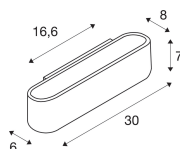

Specifications SLV Ossa Aluminium White | Suitable for 1x R7s

[View Product](#)

General Information

SKU	260580
EAN	4024163142212
manufacturer_code	151411
Brand	SLV
Manufacturer Name	OSSA 300 LED wandarmatuur, ovaal, wit, R7s 118mm, max. 120W, up/down
Any Lamp all-in warranty	5 Years
Average Lifetime (h)	0

Emergency Lighting	No Emergency Unit
Product Type Category	Decorative Lighting with Socket

Fixture Information

IP-Rating	IP20
Colour of the Fixture	White
Housing	Aluminium
Series	OSSA

Dimensions

Length (mm)	300
Width (mm)	65
Height (mm)	80