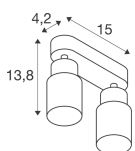

[View Product](#)

General Information

SKU	260614
EAN	4024163293655
manufacturer_code	1008361
Brand	SLV
Manufacturer Name	PURI 2.0 Tube, wand- en plafondopbouwarmatuur, long, 2x max. 6W GU10,
Any Lamp all-in warranty	5 Years
Average Lifetime (h)	0

Technical Information

Technology	Fixture with Socket
Voltage (V)	220-240
Wattage	0W
Dimmable	Dimmable with a Dimmable Bulb
Suitable for	GU10
Including bulb	No
Amount of bulbs required	2
Maximum Wattage Rating	6
Luminous Flux (Lumen)	0lm
Tiltable	Yes
Mounting Method	Ceiling, Wall