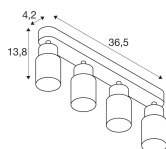

Specifications SLV Puri 2.0 Aluminium Spot Black | Suitable for 4x GU10

[View Product](#)

General Information

SKU	260604
EAN	4024163293822
manufacturer_code	1008344
Brand	SLV
Manufacturer Name	PURI 2.0 Tube, wand- en plafondopbouwarmatuur, long, 4x max. 6W GU10,
Any Lamp all-in warranty	5 Years
Average Lifetime (h)	0

Technical Information

Technology	Fixture with Socket
Voltage (V)	220-240
Wattage	0W
Dimmable	Dimmable with a Dimmable Bulb
Suitable for	GU10
Including bulb	No
Amount of bulbs required	4
Maximum Wattage Rating	6
Luminous Flux (Lumen)	0lm
Tiltable	Yes
Mounting Method	Ceiling, Wall