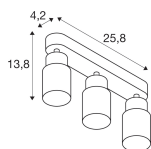

[View Product](#)

General Information

SKU	260592
EAN	4024163294041
manufacturer_code	1008322
Brand	SLV
Manufacturer Name	PURI 2.0 Tube, wand- en plafondopbouwarmatuur, long, 3x max. 6W GU10,
Any Lamp all-in warranty	5 Years
Average Lifetime (h)	0

Technical Information

Technology	Fixture with Socket
Voltage (V)	220-240
Wattage	0W
Dimmable	Dimmable with a Dimmable Bulb
Suitable for	GU10
Including bulb	No
Amount of bulbs required	3
Maximum Wattage Rating	6
Luminous Flux (Lumen)	0lm
Tiltable	Yes
Mounting Method	Ceiling, Wall