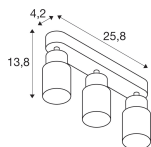

[View Product](#)

General Information

SKU	260588
EAN	4024163294058
manufacturer_code	1008321
Brand	SLV
Manufacturer Name	PURI 2.0 Tube, wand- en plafondopbouwarmatuur, long, 3x max. 6W GU10,
Any Lamp all-in warranty	5 Years
Average Lifetime (h)	0

Technical Information

Technology	Fixture with Socket
Voltage (V)	220-240
Wattage	0W
Dimmable	Dimmable with a Dimmable Bulb
Suitable for	GU10
Including bulb	No
Amount of bulbs required	3
Maximum Wattage Rating	6
Luminous Flux (Lumen)	0lm
Tiltable	Yes
Mounting Method	Ceiling, Wall