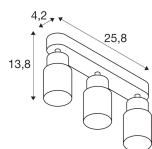

[View Product](#)

General Information

SKU	260585
EAN	4024163294065
manufacturer_code	1008320
Brand	SLV
Manufacturer Name	PURI 2.0 Tube, wand- en plafondopbouwarmatuur, long, 3x max. 6W GU10,
Any Lamp all-in warranty	5 Years
Average Lifetime (h)	0

Technical Information

Technology	Fixture with Socket
Voltage (V)	220-240
Wattage	0W
Dimmable	Dimmable with a Dimmable Bulb
Suitable for	GU10
Including bulb	No
Amount of bulbs required	3
Maximum Wattage Rating	6
Luminous Flux (Lumen)	0lm
Tiltable	Yes
Mounting Method	Ceiling, Wall