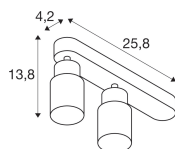

Specifications SLV Puri 2.0 Aluminium Spot Black | Suitable for 2x GU10

[View Product](#)

General Information

SKU	260578
EAN	4024163294171
manufacturer_code	1008309
Brand	SLV
Manufacturer Name	PURI 2.0 Tube, wand- en plafondopbouwarmatuur, asymmetrisch, 2x max. 6
Any Lamp all-in warranty	5 Years
Average Lifetime (h)	0

Technical Information

Technology	Fixture with Socket
Voltage (V)	220-240
Wattage	0W
Dimmable	Dimmable with a Dimmable Bulb
Suitable for	GU10
Including bulb	No
Amount of bulbs required	2
Maximum Wattage Rating	6
Luminous Flux (Lumen)	0lm
Tiltable	Yes
Mounting Method	Ceiling, Wall