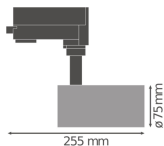

Specifications Ledvance LED Track Spot D75 Black 25W 1900lm 25D - 940 Cool White | Best Colour Rendering

[View Product](#)

General Information

SKU	234282
EAN	4058075113589
manufacturer_code	4058075113589
Brand	Ledvance
Manufacturer Name	TRACK SP D75 25W/4000K 90RA NFL BK
Any Lamp all-in warranty	5 Years
Average Lifetime (h)	50000

Technical Information

Technology	LED Integrated
Wattage	25W
Voltage (V)	220-240
Dimmable	Not Dimmable
Colour Code	840 Cool White
Colour temperature (Kelvin)	4000 Cool White
Colour Rendering (Ra)	80-89
Colour of Light	White
Light Colour Options	Single Color
Luminous Flux (Lumen)	1900lm
Lumen per watt	80

Emergency Lighting	No Emergency Unit
Driver Included	Yes, Integrated
Beam Angle (degree)	24
Power factor	>0.90
Product Type Category	LED Trackspot

Fixture Information

Including bulb	Yes
Mounting Method	Rail
Fixture Connection	3-Phase rail
IP-Rating	IP20
Impact Protection (IK)	IK03 - 0.35 joule
Housing	Aluminium
Colour of the Fixture	Black
Series	TRACKIGHT

Dimensions

Length (mm)	225
Width (mm)	75
Height (mm)	75
Diameter (mm)	75

Sensor Information

Why Any-lamp?

Type of sensor

No Sensor

Order from the **largest lighting specialist** in Europe

Customised quotation