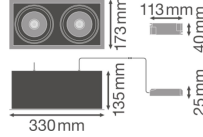

Specifications Ledvance LED Spot Square
Multi Tiltable Black-White 2x30W 5400lm
38D - 840 Cool White | Cutout
320x160mm

[View Product](#)

General Information

SKU	234258
EAN	4058075113985
manufacturer_code	4058075113985
Brand	Ledvance
Manufacturer Name	SP MULTI 2X30W/4000K FL WT/BK
Any Lamp all-in warranty	5 Years
Average Lifetime (h)	50000

Technical Information

Technology	LED Integrated
Wattage	60W
Voltage (V)	220-240
Dimmable	Not Dimmable
Colour Code	840 Cool White
Colour temperature (Kelvin)	4000 Cool White
Colour Rendering (Ra)	80-89
Colour of Light	White
Light Colour Options	Single Color
Luminous Flux (Lumen)	5400lm
Lumen per watt	90

Beam Angle (degree)	38
Product Type Category	LED spotlight

Fixture Information

Including bulb	Yes
Amount of bulbs required	2
Mounting Method	Recessed
Cut out (mm)	320x160
Installation Depth (mm)	250
IP-Rating	IP20
Impact Protection (IK)	IK03 - 0.35 joule
Operating Temperature	-10 to +40
Housing	Aluminium
Colour of the Fixture	White
Emergency Lighting	No Emergency Unit
Power factor	>0.90
Tiltable	Yes
Series	SPOT MULTI

Dimensions

Length (mm)	330
Width (mm)	173
Height (mm)	25
Diameter (mm)	330

Why Any-lamp?

Order from the **largest lighting specialist** in Europe

Customised quotation

Sensor Information

Up to **7 years warranty**