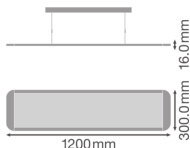

Specifications Ledvance LED Panel
Direct/Indirect 36W 3860lm - 840 Cool
White | 120x30cm - UGR <19

[View Product](#)

General Information

SKU	236820
EAN	4058075144620
manufacturer_code	4058075144620
Brand	Ledvance
Manufacturer Name	PANEL D/I 1200 36W/4000K UGR19
Any Lamp all-in warranty	5 Years
Average Lifetime (h)	60000
Series	PANEL DIRECT/INDIRECT 1200 UGR19

Technical Information

Technology	LED Integrated
Replaces (Watt)	2x36
Wattage	36W
Voltage (V)	220-240
Dimmable	Not Dimmable
Colour Code	840 Cool White
Colour temperature (Kelvin)	4000 Cool White
Colour Rendering (Ra)	80-89
Colour of Light	White
Light Colour Options	Single Color

Dimensions

LED panel size	120x30cm
Length (mm)	1195
Width (mm)	295
Height (mm)	16

Why Any-lamp?

Order from the **largest lighting specialist** in Europe

Customised quotation

Sensor Information

Up to **7 years warranty**