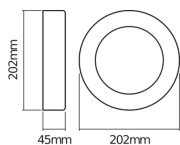

Specifications Ledvance LED Wall Light Endura Style Ring Dark Grey 13.5W 480lm - 830 Warm White

[View Product](#)

General Information

SKU	243613
EAN	4058075205215
manufacturer_code	4058075205215
Brand	Ledvance
Manufacturer Name	ENDURA STYLE RING 13.5W DG LEDV
Any Lamp all-in warranty	5 Years

Technical Information

Technology	LED Integrated
Voltage (V)	220-240
Wattage	13.5W
Dimmable	Not Dimmable
Including bulb	Yes
Colour Code	830 Warm White
Colour temperature (Kelvin)	3000 Warm White
Colour Rendering (Ra)	80-89
Colour of Light	White
Light Colour Options	Single Color
Luminous Flux (Lumen)	480lm
Lumen per watt	36