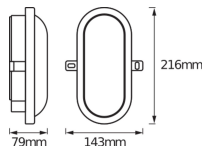

Specifications Ledvance LED Bulkhead Black 11W 800lm - 840 Cool White

[View Product](#)

General Information

SKU	243635
EAN	4058075271685
manufacturer_code	4058075271685
Brand	Ledvance
Manufacturer Name	LED BULKHEAD 11W 840 BK LEDV

Technical Information

Technology	LED Integrated
Wattage	11W
Voltage (V)	220-240
Dimmable	Not Dimmable
Colour Code	840 Cool White
Colour temperature (Kelvin)	4000 Cool White
Colour Rendering (Ra)	80-89
Colour of Light	White
Light Colour Options	Single Color
Luminous Flux (Lumen)	800lm
Lumen per watt	73
Power factor	>0.50
Product Type Category	LED Bulkhead

Fixture Information

Type of Fixture	Professional
IP-Rating	IP54
Impact Protection (IK)	IK06 - 1 joule
Colour of the Fixture	Black
Emergency Lighting	No Emergency Unit
Series	LED BULKHEAD

Dimensions

Length (mm)	216
Width (mm)	143