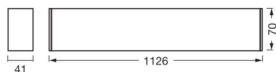

Specifications Ledvance LED Office Line Cuboid Ceiling White 30W 3500lm - 840 Cool White | 3-Step Dimmable

[View Product](#)

General Information

SKU	252285
EAN	4058075842281
manufacturer_code	4058075842281
Brand	Ledvance
Manufacturer Name	Office line cuboid ceiling 30W 840 DIM White
Any Lamp all-in warranty	3 Years
Average Lifetime (h)	100000

Technical Information

Technology	LED Integrated
Voltage (V)	220-240
Wattage	30W
Replaces (Watt)	2x36
Dimmable	3-Step Dimmable
Including bulb	Yes
Colour Code	840 Cool White
Colour temperature (Kelvin)	4000 Cool White
Colour Rendering (Ra)	80-89
Colour of Light	White
Light Colour Options	Single Color