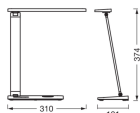

[View Product](#)

General Information

SKU	262502
EAN	4058075843004
Brand	Ledvance
Manufacturer Name	OFFICE LINE DESK BANKER 17WCCTDICWTLEDV
Any Lamp all-in warranty	5 Years
Average Lifetime (h)	25000

Technical Information

Technology	LED Integrated
Voltage (V)	220-240
Wattage	17W
Dimmable	Dimmable with Touch
Amount of bulbs required	1
Colour Code	830 Warm White, 840 Cool White, 865 Daylight
Colour temperature (Kelvin)	3000 Warm White, 4000 Cool White, 6500 Daylight
Colour Rendering (Ra)	80-89
Colour of Light	White
Light Colour Options	CCT
Lumen per watt	38
Power factor	>0.70