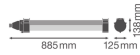

Specifications Ledvance Waterproof Batten Damp Proof Max PC 15W 2000lm - 840 Cool White | 60cm - Replaces 2x18W

[View Product](#)

General Information

SKU	254973
EAN	4058075849785
manufacturer_code	4058075849785
Brand	Ledvance
Manufacturer Name	DP MAX 600 S 15W 840 VW IP69 LEDV
Any Lamp all-in warranty	5 Years
Average Lifetime (h)	100000

Technical Information

Technology	LED Integrated
Replaces (Watt)	2x18
Wattage	15W
Voltage (V)	220-240
Dimmable	Not Dimmable
Colour of Light	White
Colour Code	840 Cool White
Colour temperature (Kelvin)	4000 Cool White
Colour Rendering (Ra)	80-89
Light Colour Options	Single Color
Luminous Flux (Lumen)	2000lm

Lumen per watt	133
Power factor	>0.70
Length	60cm
Product Type Category	LED Waterproof Batten

Fixture Information

Mounting Method	Surface
Fixture Connection	PI [Push-in connector]
Optical Cover	Opal
IP-Rating	IP66
Impact Protection (IK)	IK10 - 20 joules
Operating Temperature	-25 to +45
Housing	PC (Polycarbonate)
Colour of the Fixture	Grey
Emergency Lighting	No Emergency Unit

Dimensions

Length (mm)	885
Width (mm)	125
Height (mm)	138

Sensor Information

Type of sensor

Why Any-lamp?

No Sensor

Order from the **largest lighting specialist** in Europe

Customised quotation