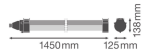

Specifications Ledvance Waterproof Batten Damp Proof Max PC 27W 4000lm - 840 Cool White | 120cm - Replaces 2x36W

[View Product](#)

General Information

| | |
|--------------------------|------------------------------------|
| SKU | 254986 |
| EAN | 4058075849808 |
| manufacturer_code | 4058075849808 |
| Brand | Ledvance |
| Manufacturer Name | DP MAX 1200 S 27W 840 VW IP69 LEDV |
| Any Lamp all-in warranty | 5 Years |
| Average Lifetime (h) | 100000 |

Technical Information

| | |
|-----------------------------|-----------------|
| Technology | LED Integrated |
| Replaces (Watt) | 2x36 |
| Wattage | 27W |
| Voltage (V) | 220-240 |
| Dimmable | Not Dimmable |
| Colour of Light | White |
| Colour Code | 840 Cool White |
| Colour temperature (Kelvin) | 4000 Cool White |
| Colour Rendering (Ra) | 80-89 |
| Light Colour Options | Single Color |
| Luminous Flux (Lumen) | 4000lm |

| | |
|-----------------------|-----------------------|
| Lumen per watt | 148 |
| Power factor | >0.70 |
| Length | 120cm |
| Product Type Category | LED Waterproof Batten |

Fixture Information

| | |
|------------------------|------------------------|
| Mounting Method | Surface |
| Fixture Connection | PI [Push-in connector] |
| Optical Cover | Opal |
| IP-Rating | IP66 |
| Impact Protection (IK) | IK10 - 20 joules |
| Operating Temperature | -25 to +45 |
| Housing | PC (Polycarbonate) |
| Colour of the Fixture | Grey |
| Emergency Lighting | No Emergency Unit |

Dimensions

| | |
|-------------|------|
| Length (mm) | 1450 |
| Width (mm) | 125 |
| Height (mm) | 138 |

Sensor Information

Type of sensor

Why Any-lamp?

No Sensor

Order from the **largest lighting specialist** in Europe