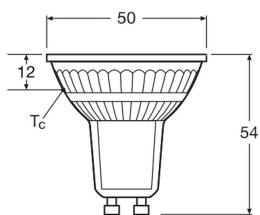

**Specifications Ledvance LED Spot GU10 PAR16 8W  
750lm 36D - 827 Extra Warm White | Replaces 100W**

[View Product](#)

**General Information**

SKU	256875
EAN	4099854457692
manufacturer_code	4099854457692
Brand	Ledvance
Manufacturer Name	LED PAR16 P 8W 827 GU10
Full box quantity	1
Any Lamp all-in warranty	4 Years
Energy efficiency class	E
Average Lifetime (h)	15000

**Technical Information**

Technology	LED
Product Type Category	GU10 LED
Replaces (Watt)	100
Voltage (V)	220-240
Wattage	8W
Beam Angle (degree)	36
Dimmable	Not Dimmable
Cap / Base	GU10
Colour Code	827 Extra Warm White

## Dimensions

Length (mm)	54
Diameter (mm)	50
Shape	Reflector
Exact shape	PAR16