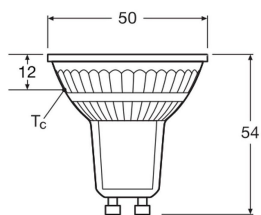

**Specifications Ledvance LED Spot GU10 PAR16 8W  
750lm 36D - 830 Warm White | Replaces 100W**

[View Product](#)

**General Information**

SKU	256879
EAN	4099854457715
manufacturer_code	4099854457715
Brand	Ledvance
Manufacturer Name	LED PAR16 P 8W 830 GU10
Full box quantity	1
Any Lamp all-in warranty	4 Years
Energy efficiency class	E
Average Lifetime (h)	15000

**Technical Information**

Technology	LED
Product Type Category	GU10 LED
Replaces (Watt)	100
Voltage (V)	220-240
Wattage	8W
Beam Angle (degree)	36
Dimmable	Not Dimmable
Cap / Base	GU10
Colour Code	830 Warm White

## Dimensions

Length (mm)	54
Diameter (mm)	50
Shape	Reflector
Exact shape	PAR16