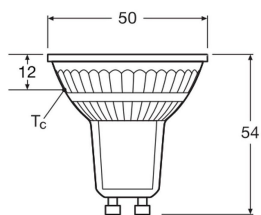

**Specifications Ledvance LED Spot GU10 PAR16 2.4W
230lm 36D - 830 Warm White | Replaces 35W**

[View Product](#)

General Information

SKU	256907
EAN	4099854457982
manufacturer_code	4099854457982
Brand	Ledvance
Manufacturer Name	LED PAR16 P 2.4W 830 GU10
Full box quantity	1
Any Lamp all-in warranty	4 Years
Energy efficiency class	E
Average Lifetime (h)	15000

Technical Information

Technology	LED
Product Type Category	GU10 LED
Replaces (Watt)	35
Voltage (V)	220-240
Wattage	2.4W
Beam Angle (degree)	36
Dimmable	Not Dimmable
Cap / Base	GU10
Colour Code	830 Warm White

Lamp Information

Bulb finish	Clear
Series	LED PAR16 P

Dimensions

Length (mm)	54
Diameter (mm)	50
Shape	Reflector
Exact shape	PAR16

Why Any-lamp?

 Order from the **largest lighting specialist** in Europe  **Customised** quotation