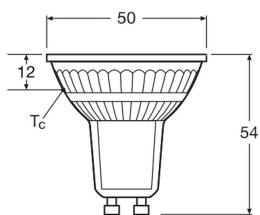

**Specifications Ledvance LED Spot GU10 PAR16 2.4W
230lm 36D - 840 Cool White | Replaces 35W**

[View Product](#)

General Information

SKU	256903
EAN	4099854458002
manufacturer_code	4099854458002
Brand	Ledvance
Manufacturer Name	LED PAR16 P 2.4W 840 GU10
Full box quantity	1
Any Lamp all-in warranty	4 Years
Energy efficiency class	E
Average Lifetime (h)	15000

Technical Information

Technology	LED
Product Type Category	GU10 LED
Replaces (Watt)	35
Voltage (V)	220-240
Wattage	2.4W
Beam Angle (degree)	36
Dimmable	Not Dimmable
Cap / Base	GU10
Colour Code	840 Cool White

Lamp Information

Bulb finish	Clear
Series	LED PAR16 P

Dimensions

Length (mm)	54
Diameter (mm)	50
Shape	Reflector
Exact shape	PAR16

Why Any-lamp?

 Order from the **largest lighting specialist** in Europe  **Customised** quotation