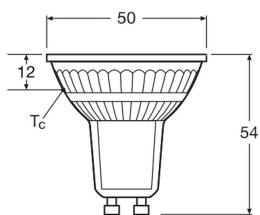

**Specifications Ledvance LED Spot GU10 PAR16 3.7W  
350lm 36D - 827 Extra Warm White | Replaces 35W**

[View Product](#)

**General Information**

SKU	256886
EAN	4099854458026
manufacturer_code	4099854458026
Brand	Ledvance
Manufacturer Name	LED PAR16 P 3.7W 827 GU10
Full box quantity	1
Any Lamp all-in warranty	4 Years
Energy efficiency class	E
Average Lifetime (h)	15000

**Technical Information**

Technology	LED
Product Type Category	GU10 LED
Replaces (Watt)	35
Voltage (V)	220-240
Wattage	3.7W
Beam Angle (degree)	36
Dimmable	Not Dimmable
Cap / Base	GU10
Colour Code	827 Extra Warm White

## Dimensions

Length (mm)	54
Diameter (mm)	50
Shape	Reflector
Exact shape	PAR16