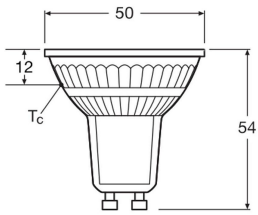

**Specifications Ledvance LED Spot GU10 PAR16 3.7W
350lm 36D - 830 Warm White | Replaces 35W**

[View Product](#)

General Information

SKU	256890
EAN	4099854458040
manufacturer_code	4099854458040
Brand	Ledvance
Manufacturer Name	LED PAR16 P 3.7W 830 GU10
Full box quantity	1
Any Lamp all-in warranty	4 Years
Energy efficiency class	E
Average Lifetime (h)	15000

Technical Information

Technology	LED
Product Type Category	GU10 LED
Replaces (Watt)	35
Voltage (V)	220-240
Wattage	3.7W
Beam Angle (degree)	36
Dimmable	Not Dimmable
Cap / Base	GU10
Colour Code	830 Warm White

Lamp Information

Bulb finish	Clear
Series	LED PAR16 P

Dimensions

Length (mm)	54
Diameter (mm)	50
Shape	Reflector
Exact shape	PAR16

Why Any-lamp?

 Order from the **largest lighting specialist** in Europe  **Customised** quotation