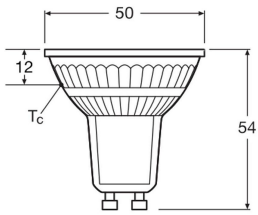

**Specifications Ledvance LED Spot GU10 PAR16 3.1W
350lm 120D - 827 Extra Warm White | Replaces 32W**

[View Product](#)

General Information

SKU	256878
EAN	4099854458088
manufacturer_code	4099854458088
Brand	Ledvance
Manufacturer Name	LED PAR16 P 3.1W 827 GU10
Full box quantity	1
Any Lamp all-in warranty	4 Years
Energy efficiency class	E
Average Lifetime (h)	15000

Technical Information

Technology	LED
Product Type Category	GU10 LED
Replaces (Watt)	35
Voltage (V)	220-240
Wattage	3.1W
Beam Angle (degree)	120
Dimmable	Not Dimmable
Cap / Base	GU10
Colour Code	827 Extra Warm White

Lamp Information

Bulb finish	Clear
Series	LED PAR16 P

Dimensions

Length (mm)	54
Diameter (mm)	50
Shape	Reflector
Exact shape	PAR16

Why Any-lamp?

 Order from the **largest lighting specialist** in Europe  **Customised** quotation