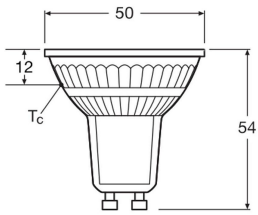

**Specifications Ledvance LED Spot GU10 PAR16 3.1W
350lm 120D - 830 Warm White | Replaces 35W**

[View Product](#)

General Information

SKU	256894
EAN	4099854458101
manufacturer_code	4099854458101
Brand	Ledvance
Manufacturer Name	LED PAR16 P 3.1W 830 GU10
Full box quantity	1
Any Lamp all-in warranty	4 Years
Energy efficiency class	E
Average Lifetime (h)	15000

Technical Information

Technology	LED
Product Type Category	GU10 LED
Replaces (Watt)	35
Voltage (V)	220-240
Wattage	3.1W
Beam Angle (degree)	120
Dimmable	Not Dimmable
Cap / Base	GU10
Colour Code	830 Warm White

Lamp Information

Bulb finish	Clear
Series	LED PAR16 P

Dimensions

Length (mm)	54
Diameter (mm)	50
Shape	Reflector
Exact shape	PAR16

Why Any-lamp?

 Order from the **largest lighting specialist** in Europe  **Customised** quotation