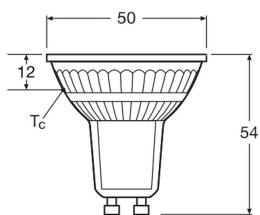

**Specifications Ledvance LED Spot GU10 PAR16 3.1W
350lm 120D - 840 Cool White | Replaces 35W**

[View Product](#)

General Information

SKU	256896
EAN	4099854458125
manufacturer_code	4099854458125
Brand	Ledvance
Manufacturer Name	LED PAR16 P 3.1W 840 GU10
Full box quantity	1
Any Lamp all-in warranty	4 Years
Energy efficiency class	E
Average Lifetime (h)	15000

Technical Information

Technology	LED
Product Type Category	GU10 LED
Replaces (Watt)	35
Voltage (V)	220-240
Wattage	3.1W
Beam Angle (degree)	120
Dimmable	Not Dimmable
Cap / Base	GU10
Colour Code	840 Cool White

Lamp Information

Bulb finish	Clear
Series	LED PAR16 P

Dimensions

Length (mm)	54
Diameter (mm)	50
Shape	Reflector
Exact shape	PAR16

Why Any-lamp?

 Order from the **largest lighting specialist** in Europe  **Customised** quotation