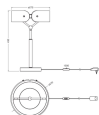

Specifications Ledvance Decor Curve Felt Table Lamp Grey 19W 550lm - 830 Warm White | 270mm

[View Product](#)

General Information

SKU	262664
EAN	4099854611568
Brand	Ledvance
Manufacturer Name	DECOR CURVE FELT TABLE 19W 830 DG LEDV
Any Lamp all-in warranty	5 Years
Average Lifetime (h)	30000

Tiltable	No
Mounting Method	Table lamp
Optical Cover	Opal
Emergency Lighting	No Emergency Unit
Product Type Category	LED Decorative Lighting

Fixture Information

IP-Rating	IP20
Colour of the Fixture	Grey
Housing	Metal
Series	Decor Curve Felt

Dimensions

Width (mm)	270
Height (mm)	430
Diameter (mm)	270

Sensor Information

Type of sensor	No Sensor
----------------	-----------

Why Any-lamp?

 Order from the **largest lighting specialist** in Europe  **Customised** quotation