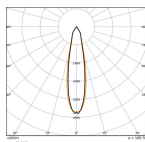

Specifications Ledvance LED Track Spot 3-Phase Black 30W 4000lm - 940 Cool White | Best Colour Rendering

[View Product](#)

General Information

SKU	256962
EAN	4099854616501
manufacturer_code	4099854616501
Brand	Ledvance
Manufacturer Name	TRACKLIGHT SPOT XR HIGH EFFICIENCY 30W 940 24DEG BK
Any Lamp all-in warranty	5 Years
Average Lifetime (h)	50000

Technical Information

Technology	LED Integrated
Wattage	30W
Replaces (Watt)	50
Voltage (V)	220-240
Dimmable	Not Dimmable
Colour Code	940 Cool White
Colour temperature (Kelvin)	4000 Cool White
Colour Rendering (Ra)	90-99
Colour of Light	White
Light Colour Options	Single Color
Luminous Flux (Lumen)	4000lm

Dimensions

Length (mm)	150
Width (mm)	80
Height (mm)	240
Diameter (mm)	80

Sensor Information

Type of sensor

Why Any-lamp?

No Sensor

Order from the **largest lighting specialist** in Europe

Customised quotation