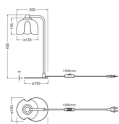

Specifications Ledvance Decor Corolle Table Lamp Black | Suitable for G9

[View Product](#)

General Information

SKU	262628
EAN	4099854654336
Brand	Ledvance
Manufacturer Name	DECOR COROLLE TABLE G9 BK LEDV
Any Lamp all-in warranty	5 Years
Average Lifetime (h)	0

Technical Information

Technology	Fixture with Socket
Voltage (V)	220-240
Wattage	0W
Dimmable	Not Dimmable
Suitable for	G9
Including bulb	No
Amount of bulbs required	1
Maximum Wattage Rating	5
Luminous Flux (Lumen)	0lm
Tiltable	No
Mounting Method	Table lamp
Optical Cover	Clear

Emergency Lighting	No Emergency Unit
Product Type Category	Decorative Lighting with Socket

Fixture Information

IP-Rating	IP20
Colour of the Fixture	Black
Housing	Steel
Series	Decor Corolle

Dimensions

Length (mm)	150
Width (mm)	200
Height (mm)	400