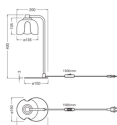

General Information

SKU	262638
EAN	4099854654374
Brand	Ledvance
Manufacturer Name	DECOR COROLLE TABLE G9 OR LEDV
Any Lamp all-in warranty	5 Years
Average Lifetime (h)	0

Technical Information

Technology	Fixture with Socket
Voltage (V)	220-240
Wattage	0W
Dimmable	Not Dimmable
Suitable for	G9
Including bulb	No
Amount of bulbs required	1
Maximum Wattage Rating	5
Luminous Flux (Lumen)	0lm
Tiltable	No
Mounting Method	Table lamp
Optical Cover	Clear