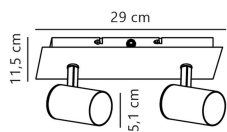

Specifications Nordlux Frida 2-Spot Metal White | Suitable for 2x GU10

[View Product](#)

General Information

SKU	253660
EAN	5701581477186
manufacturer_code	49810101
Brand	Nordlux
Manufacturer Name	Frida 2-Spot Spots White
Any Lamp all-in warranty	2 Years

Technical Information

Technology	Fixture with Socket
Voltage (V)	220-240
Dimmable	Dimmable with a Dimmable Bulb
Suitable for	GU10
Including bulb	No
Amount of bulbs required	2
Maximum Wattage Rating	35
Tiltable	Yes
Mounting Method	Ceiling
Emergency Lighting	No Emergency Unit
Product Type Category	Decorative Lighting with Socket

Fixture Information

Fixture Connection Cable

IP-Rating IP20

Colour of the Fixture White

Housing Metal

Series Frida

Dimensions

Length (mm) 115

Width (mm) 80

Height (mm) 290

Sensor Information

Type of sensor No Sensor

Why Any-lamp?

 Order from the **largest lighting specialist** in Europe  **Customised** quotation

 Up to **7 years warranty**  **Easy** return process