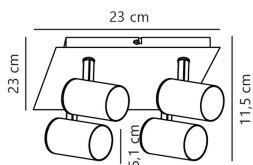

Specifications Nordlux Frida 4-Spot Metal White | Suitable for 4x GU10

[View Product](#)

General Information

SKU	253666
EAN	5701581477285
manufacturer_code	49820101
Brand	Nordlux
Manufacturer Name	Frida 4-Spot | Spots | White
Any Lamp all-in warranty	2 Years

Technical Information

Technology	Fixture with Socket
Voltage (V)	220-240
Dimmable	Dimmable with a Dimmable Bulb
Suitable for	GU10
Including bulb	No
Amount of bulbs required	4
Maximum Wattage Rating	35
Tiltable	Yes
Mounting Method	Ceiling
Emergency Lighting	No Emergency Unit
Product Type Category	Decorative Lighting with Socket

Fixture Information