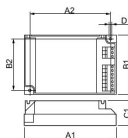

**Specifications Philips HF-P 218 PL-T/C III
220-240V for 2x18W**

[View Product](#)

Product Details

Full box quantity **12**

General Information

SKU	180414
EAN	8711500881038
manufacturer_code	83417800
Brand	Philips
Manufacturer Name	HF-P 1/218 PL-T/C III 220-240V
Any Lamp all-in warranty	1 Year

Technical Information

Technology	Accessory
Wattage	0W
Ballast	Electronic (HF)
Ballast for bulb type	PL-C, PL-T
Average Lifetime (h)	0
Maximum Wattage Rating	18
Suitable for bulb type	PL-C, PL-T
Dimmable	Not Dimmable
Fixture Connection	Insert