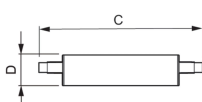

Specifications Philips Corepro LED Linear R7s 118mm 14W
1600lm - 830 Warm White | Dimmable - Replaces 100W

[View Product](#)