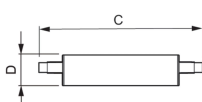

Specifications Philips Corepro LED Linear R7s 118mm 14W
2000lm - 830 Warm White | Dimmable - Replaces 120W

[View Product](#)