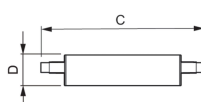

Specifications Philips Corepro LED Linear R7s 118mm 14W
2000lm - 840 Cool White | Dimmable - Replaces 120W

[View Product](#)