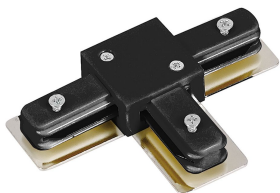

Specifications Bright Choice 1-Phase Rail T-Connector Black

[View Product](#)

General Information

SKU	253231
EAN	8719157060486
manufacturer_code	806231
Brand	Bright Choice
Manufacturer Name	1-PHASE RAIL T-connector black
Full box quantity	50
Any Lamp all-in warranty	3 Years

Technical Information

Colour of the Fixture	Black
Product Type Category	Accessory - 1-Phase Track

Dimensions

Length (mm)	103
Height (mm)	19
Width (mm)	69

Order from the **largest lighting specialist** in Europe  **Customised** quotation