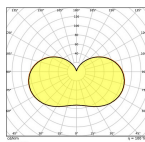

[View Product](#)

General Information

SKU	257393
EAN	8719157069946
manufacturer_code	8719157069946
Brand	Ledvance
Manufacturer Name	Multipack 6x HQL LED P 6000LM 41W 840 E40 LEDV
Full box quantity	6
Any Lamp all-in warranty	5 Years
Energy efficiency class	D
Average Lifetime (h)	60000

Technical Information

Technology	LED
Product Type Category	E40 LED
Replaces (Watt)	125
Voltage (V)	220-240
Wattage	41W
Dimmable	Not Dimmable
Cap / Base	E40
Colour Code	840 Cool White
Colour temperature (Kelvin)	4000 Cool White