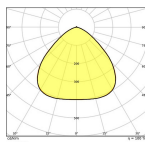

[View Product](#)

General Information

SKU	257454
EAN	8719157070102
manufacturer_code	8719157070102
Brand	Ledvance
Manufacturer Name	Multipack 6x HID LED HB 105W-840 230VUN E40 4X1 LEDV
Full box quantity	1
Any Lamp all-in warranty	5 Years
Energy efficiency class	E
Average Lifetime (h)	50000

Technical Information

Technology	LED
Product Type Category	E40 LED
Replaces (Watt)	250
Voltage (V)	220-240
Wattage	105W
Dimmable	Not Dimmable
Cap / Base	E40
Colour Code	840 Cool White
Colour temperature (Kelvin)	4000 Cool White