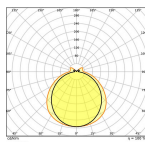

[View Product](#)

General Information

SKU	257409
EAN	8719157070300
manufacturer_code	8719157070300
Brand	Ledvance
Manufacturer Name	Multipack 10x DULUX LED F24 EM V 12W 840 2G10 LEDV
Full box quantity	10
Any Lamp all-in warranty	3 Years
Energy efficiency class	E
Average Lifetime (h)	30000

Technical Information

Technology	LED
Replaces (Watt)	24
Wattage	12W
Dimmable	Not Dimmable
Cap / Base	2G10 (4-pins)
Number of pins	4
Colour Code	840 Cool White
Colour temperature (Kelvin)	4000 Cool White
Colour Rendering (Ra)	80-89