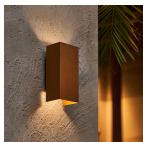

Specifications D'Lite Wall Light Aurora
Bronze Up & Down 6.5W 500lm -
830-840 CCT | IP54

[View Product](#)

General Information

SKU	258673
EAN	8719157075343
manufacturer_code	8719157075343
Brand	D'Lite
Manufacturer Name	D'Lite Wall Light Aurora Aluminium Copper Up & Down 6.5W 500lm - 830-840 CCT IP54
Any Lamp all-in warranty	2 Years
Average Lifetime (h)	30000