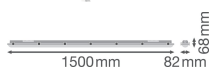

Specifications Multipack 6x Ledvance LED Waterproof Batten Damp Proof 46W 5750lm - 830 Warm White | 150cm

[View Product](#)