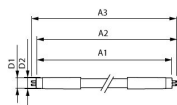

Specifications Philips Master LED Tube T5 (Mains AC)
High Output 26W 3900lm - 840 Cool White | 115cm -
Replaces 54W

[View Product](#)

General Information

SKU	262748
EAN	8721103115188
Brand	Philips
Manufacturer Name	MAS LEDtube Mains/EL 1200mm 26W 840 T5
Full box quantity	10
Any Lamp all-in warranty	5 Years
Energy efficiency class	D
Average Lifetime (h)	60000
Voltage (V)	220-240

Ballast Mains (AC)

LED Tube Output High Output

Bulb finish Frosted

Housing Glass

Series Master

Dimensions

Length 120cm

Length (mm) 1163

Diameter (mm) 17

Exact shape T5

Why Any-lamp?

 Order from the **largest lighting specialist** in Europe  **Customised** quotation

 Up to **7 years warranty**  **Easy** return process